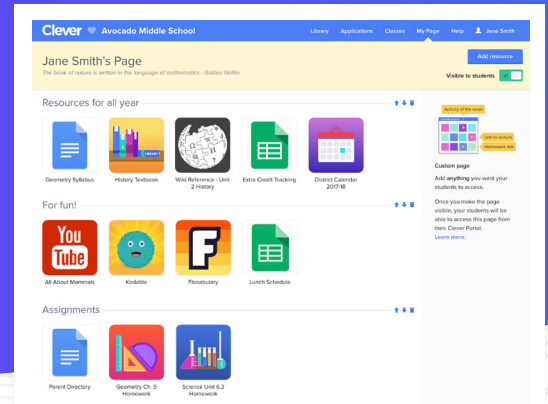

Student home login guide

Help your child use learning technology at home

Hi Families,

Our school uses Clever as an easy way for students to access all the learning applications they use at school in a single location: the Clever Portal.